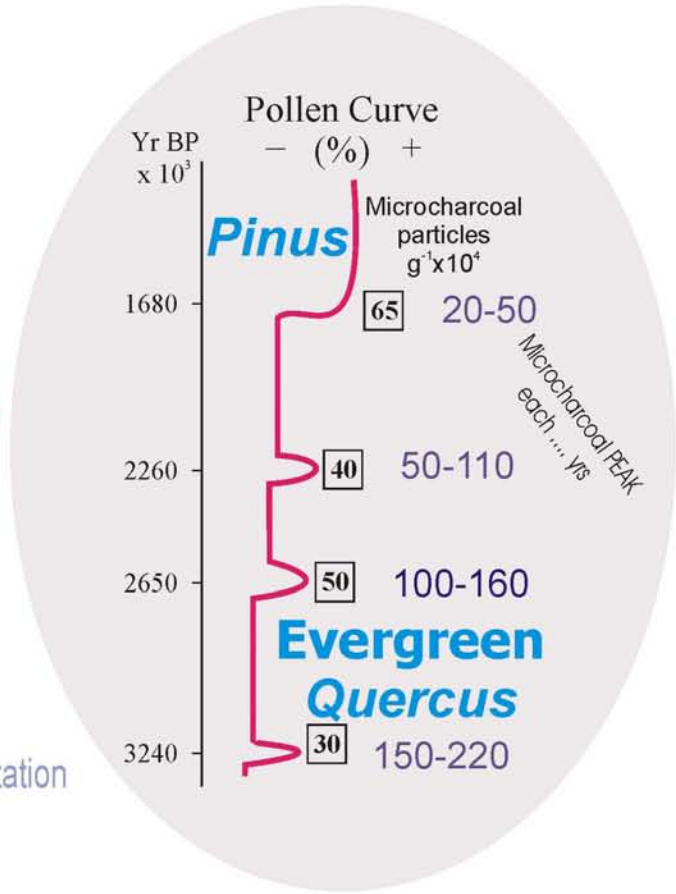

VILLAVERDE (Albacete)

CARRIÓN, J.S., ANDRADE, A., BENNETT, K.D., MUNUERA, M. & NAVARRO, C. 2001. Crossing forest thresholds: inertia and collapse in a Holocene pollen sequence from south central Spain. *The Holocene* 11: 635-653.