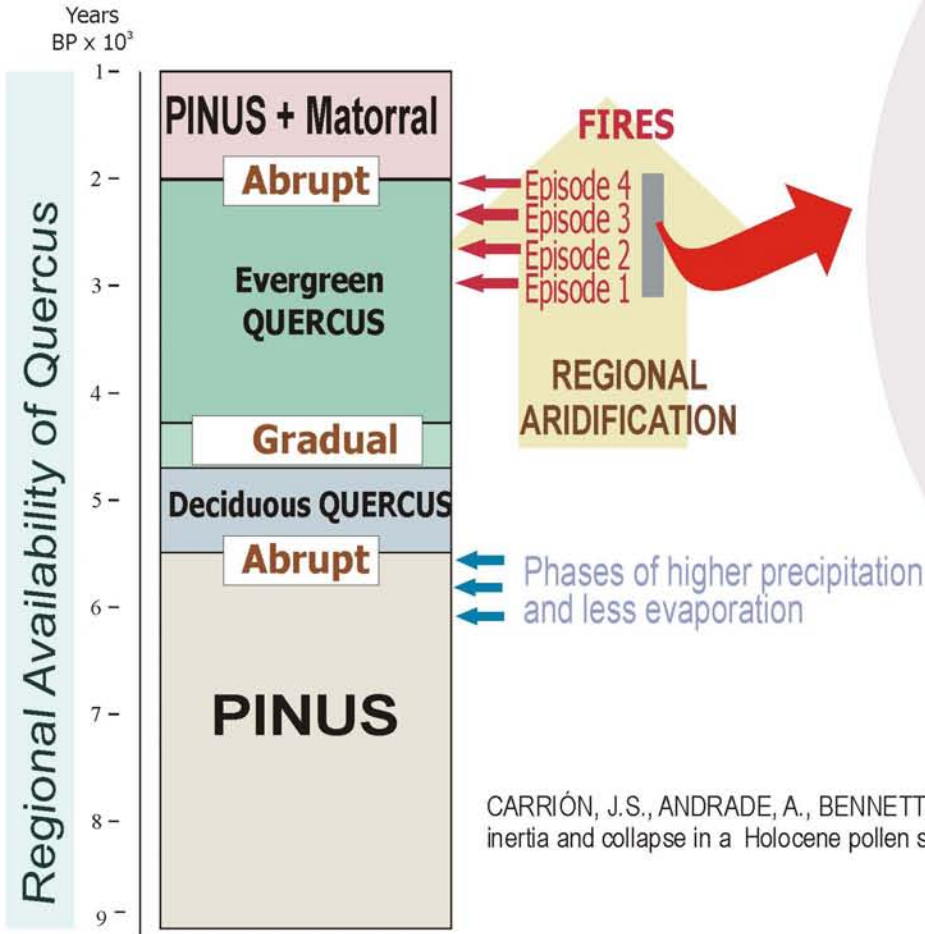

VILLAVERDE (Albacete)

CARRIÓN, J.S., ANDRADE, A., BENNETT, K.D., MUNUERA, M. & NAVARRO, C. 2001. Crossing forest thresholds: inertia and collapse in a Holocene pollen sequence from south central Spain. *The Holocene* 11: 635-653.